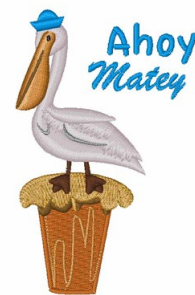

Name: Ahoy Matey Machine Embroidery Design

SKU: WD02-JLA003989A

Brand: Windmill Designs

Unique Colors: 13 (11 color Stops)

Unique Colors

	Color Name (Color Code)	Manufacturer - Type
	Super White (1001) [No Color Selected]	madeira - rayon
	Dusty Lilac (1263) [No Color Selected]	madeira - rayon
	Crocus (286)	Exquisite - Polyester 1000m