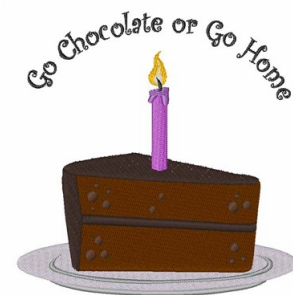

Name: Go Chocolate Machine Embroidery Design

SKU: WD02-JLA003975B

Brand: Windmill Designs

Unique Colors: 13 (11 color Stops)

Unique Colors

	Color Name (Color Code)	Manufacturer - Type
	Super White (1001) [No Color Selected]	madeira - rayon
	Dusty Lilac (1263) [No Color Selected]	madeira - rayon
	Crocus (286)	Exquisite - Polyester 1000m