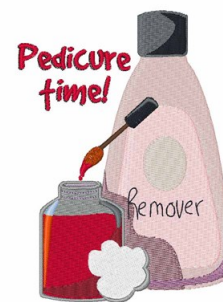

Name: Pedicure Time Machine Embroidery Design

SKU: WD02-JLA003973C

Brand: Windmill Designs

Unique Colors: 13 (23 color Stops)

Unique Colors

	Color Name (Color Code)	Manufacturer - Type
	Super White (1001) [No Color Selected]	madeira - rayon
	Dusty Lilac (1263) [No Color Selected]	madeira - rayon
	Crocus (286)	Exquisite - Polyester 1000m