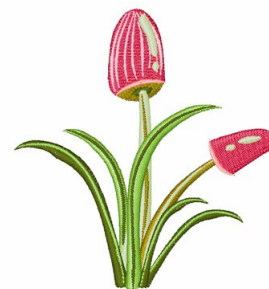

Name: Button Mushroom Machine Embroidery Design

SKU: WD02-JLA003972A

Brand: Windmill Designs

Unique Colors: 13 (14 color Stops)

Unique Colors

	Color Name (Color Code)	Manufacturer - Type
	Super White (1001) [No Color Selected]	madeira - rayon
	Dusty Lilac (1263) [No Color Selected]	madeira - rayon
	Crocus (286)	Exquisite - Polyester 1000m

Complete Color Sequence

#		Color Name (Color Code)	Manufacturer - Type
1		Super White (1001) [No Color Selected]	madeira - rayon
2		Super White (1001) [No Color Selected]	madeira - rayon
3		Crocus (286)	Exquisite - Polyester 1000m