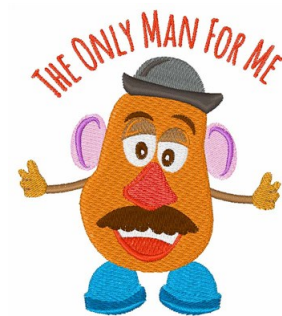

Name: Man For Me Machine Embroidery Design

SKU: WD02-JLA003971A

Brand: Windmill Designs

Unique Colors: 13 (18 color Stops)

Unique Colors

	Color Name (Color Code)	Manufacturer - Type
	Super White (1001) [No Color Selected]	madeira - rayon
	Dusty Lilac (1263) [No Color Selected]	madeira - rayon
	Crocus (286)	Exquisite - Polyester 1000m