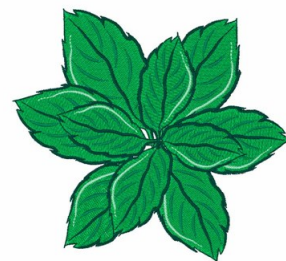

Name: Mint Leaves Machine Embroidery Design

SKU: WD02-JLA003965B

Brand: Windmill Designs

Unique Colors: 13 (8 color Stops)

Unique Colors

	Color Name (Color Code)	Manufacturer - Type
	Super White (1001) [No Color Selected]	madeira - rayon
	Dusty Lilac (1263) [No Color Selected]	madeira - rayon
	Crocus (286)	Exquisite - Polyester 1000m

Complete Color Sequence

#		Color Name (Color Code)	Manufacturer - Type
1		Super White (1001) [No Color Selected]	madeira - rayon
2		Super White (1001) [No Color Selected]	madeira - rayon
3		Crocus (286)	Exquisite - Polyester 1000m