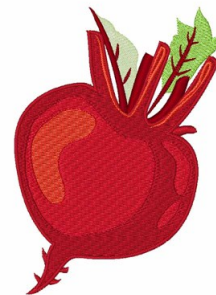

Name: Sugar Beet Machine Embroidery Design

SKU: WD02-JLA003953A

Brand: Windmill Designs

Unique Colors: 13 (7 color Stops)

Unique Colors

	Color Name (Color Code)	Manufacturer - Type
	Super White (1001) [No Color Selected]	madeira - rayon
	Dusty Lilac (1263) [No Color Selected]	madeira - rayon
	Crocus (286)	Exquisite - Polyester 1000m

Complete Color Sequence

#		Color Name (Color Code)	Manufacturer - Type
1		Super White (1001) [No Color Selected]	madeira - rayon
2		Super White (1001) [No Color Selected]	madeira - rayon
3		Crocus (286)	Exquisite - Polyester 1000m