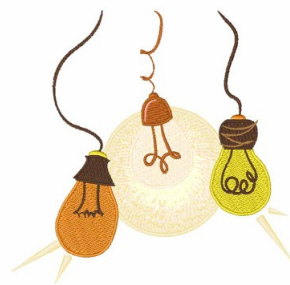

Name: Light Bulbs Machine Embroidery Design

SKU: WD02-JLA003952A

Brand: Windmill Designs

Unique Colors: 13 (11 color Stops)

Unique Colors

	Color Name (Color Code)	Manufacturer - Type
	Super White (1001) [No Color Selected]	madeira - rayon
	Dusty Lilac (1263) [No Color Selected]	madeira - rayon
	Crocus (286)	Exquisite - Polyester 1000m