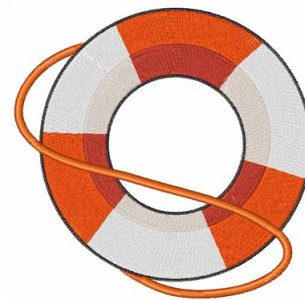

**Name:** Life Preserver

**SKU:** WD02-JLA003951A

**Brand:** Windmill Designs

**Unique Colors:** 13 (7 color Stops)

## Unique Colors

	<b>Color Name (Color Code)</b>	<b>Manufacturer - Type</b>
	Super White (1001) [No Color Selected]	madeira - rayon
	Dusty Lilac (1263) [No Color Selected]	madeira - rayon
	Crocus (286)	Exquisite - Polyester 1000m

# Complete Color Sequence

#		Color Name (Color Code)	Manufacturer - Type
1		Super White (1001) [No Color Selected]	madeira - rayon
2		Super White (1001) [No Color Selected]	madeira - rayon
3		Crocus (286)	Exquisite - Polyester 1000m