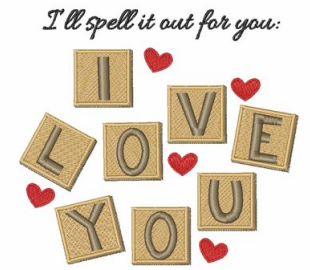

Name: Spell It

SKU: WD02-JLA003949D

Brand: Windmill Designs

Unique Colors: 13 (6 color Stops)

Unique Colors

	Color Name (Color Code)	Manufacturer - Type
	Super White (1001) [No Color Selected]	madeira - rayon
	Dusty Lilac (1263) [No Color Selected]	madeira - rayon
	Crocus (286)	Exquisite - Polyester 1000m