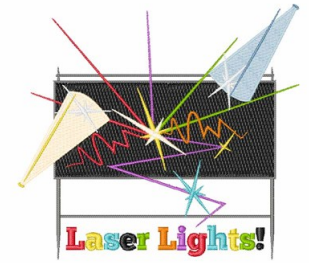

Name: Laser Lights

SKU: WD02-JLA003946C

Brand: Windmill Designs

Unique Colors: 13 (21 color Stops)

Unique Colors

	Color Name (Color Code)	Manufacturer - Type
	Super White (1001) [No Color Selected]	madeira - rayon
	Dusty Lilac (1263) [No Color Selected]	madeira - rayon
	Crocus (286)	Exquisite - Polyester 1000m