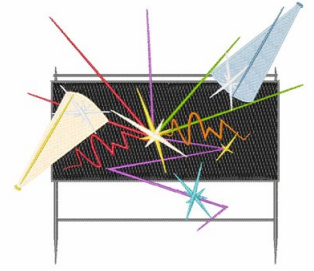

Name: Laser Party

SKU: WD02-JLA003946A

Brand: Windmill Designs

Unique Colors: 13 (14 color Stops)

Unique Colors

	Color Name (Color Code)	Manufacturer - Type
	Super White (1001) [No Color Selected]	madeira - rayon
	Dusty Lilac (1263) [No Color Selected]	madeira - rayon
	Crocus (286)	Exquisite - Polyester 1000m

Complete Color Sequence

#		Color Name (Color Code)	Manufacturer - Type
1		Super White (1001) [No Color Selected]	madeira - rayon
2		Super White (1001) [No Color Selected]	madeira - rayon
3		Crocus (286)	Exquisite - Polyester 1000m