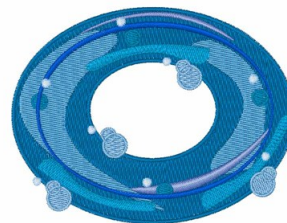

Name: Pool Of Water

SKU: WD02-JLA003932A

Brand: Windmill Designs

Unique Colors: 13 (8 color Stops)

Unique Colors

	Color Name (Color Code)	Manufacturer - Type
	Super White (1001) [No Color Selected]	madeira - rayon
	Dusty Lilac (1263) [No Color Selected]	madeira - rayon
	Crocus (286)	Exquisite - Polyester 1000m

Complete Color Sequence

#		Color Name (Color Code)	Manufacturer - Type
1		Super White (1001) [No Color Selected]	madeira - rayon
2		Super White (1001) [No Color Selected]	madeira - rayon
3		Crocus (286)	Exquisite - Polyester 1000m