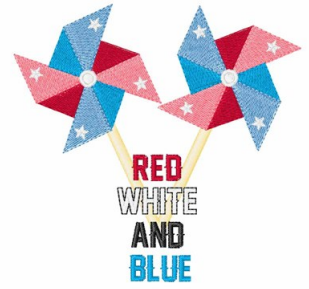

Name: Red White & Blue

SKU: WD02-JLA003908D

Brand: Windmill Designs

Unique Colors: 13 (10 color Stops)

Unique Colors

	Color Name (Color Code)	Manufacturer - Type
	Super White (1001) [No Color Selected]	madeira - rayon
	Dusty Lilac (1263) [No Color Selected]	madeira - rayon
	Crocus (286)	Exquisite - Polyester 1000m

Complete Color Sequence

#		Color Name (Color Code)	Manufacturer - Type
1		Super White (1001) [No Color Selected]	madeira - rayon
2		Super White (1001) [No Color Selected]	madeira - rayon
3		Crocus (286)	Exquisite - Polyester 1000m