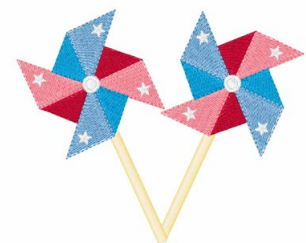

Name: Patriotic Pinwheel

SKU: WD02-JLA003908B

Brand: Windmill Designs

Unique Colors: 13 (6 color Stops)

Unique Colors

	Color Name (Color Code)	Manufacturer - Type
	Super White (1001) [No Color Selected]	madeira - rayon
	Dusty Lilac (1263) [No Color Selected]	madeira - rayon
	Crocus (286)	Exquisite - Polyester 1000m

Complete Color Sequence

#		Color Name (Color Code)	Manufacturer - Type
1		Super White (1001) [No Color Selected]	madeira - rayon
2		Super White (1001) [No Color Selected]	madeira - rayon
3		Crocus (286)	Exquisite - Polyester 1000m