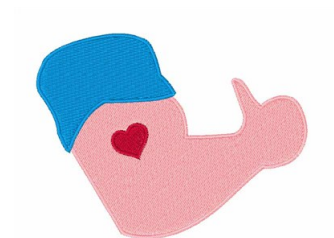

Name: Heart On Arm

SKU: WD02-JLA003901A

Brand: Windmill Designs

Unique Colors: 13 (3 color Stops)

Unique Colors

	Color Name (Color Code)	Manufacturer - Type
	Super White (1001) [No Color Selected]	madeira - rayon
	Dusty Lilac (1263) [No Color Selected]	madeira - rayon
	Crocus (286)	Exquisite - Polyester 1000m

Complete Color Sequence

#		Color Name (Color Code)	Manufacturer - Type
1		Super White (1001) [No Color Selected]	madeira - rayon
2		Super White (1001) [No Color Selected]	madeira - rayon
3		Crocus (286)	Exquisite - Polyester 1000m