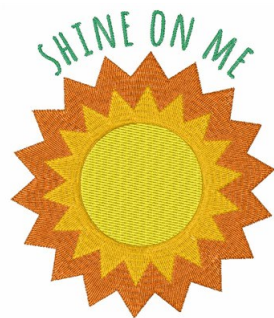

Name: Shine On Me Machine Embroidery Design

SKU: WD02-JLA003899C

Brand: Windmill Designs

Unique Colors: 13 (4 color Stops)

Unique Colors

	Color Name (Color Code)	Manufacturer - Type
	Super White (1001) [No Color Selected]	madeira - rayon
	Dusty Lilac (1263) [No Color Selected]	madeira - rayon
	Crocus (286)	Exquisite - Polyester 1000m

Complete Color Sequence

#		Color Name (Color Code)	Manufacturer - Type
1		Super White (1001) [No Color Selected]	madeira - rayon
2		Super White (1001) [No Color Selected]	madeira - rayon
3		Crocus (286)	Exquisite - Polyester 1000m