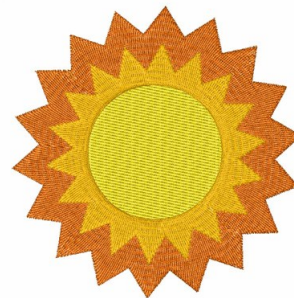

**Name:** Sun Shine Machine Embroidery Design

**SKU:** WD02-JLA003899A

**Brand:** Windmill Designs

**Unique Colors:** 13 (3 color Stops)

## Unique Colors

	<b>Color Name (Color Code)</b>	<b>Manufacturer - Type</b>
	Super White (1001) [No Color Selected]	madeira - rayon
	Dusty Lilac (1263) [No Color Selected]	madeira - rayon
	Crocus (286)	Exquisite - Polyester 1000m

# Complete Color Sequence

#		Color Name (Color Code)	Manufacturer - Type
1		Super White (1001) [No Color Selected]	madeira - rayon
2		Super White (1001) [No Color Selected]	madeira - rayon
3		Crocus (286)	Exquisite - Polyester 1000m