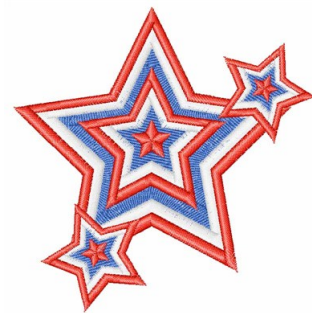

**Name:** Patriotic Star Machine Embroidery Design

**SKU:** WD02-JLA003897B

**Brand:** Windmill Designs

**Unique Colors:** 13 (6 color Stops)

## Unique Colors

	Color Name (Color Code)	Manufacturer - Type
	Super White (1001) [No Color Selected]	madeira - rayon
	Dusty Lilac (1263) [No Color Selected]	madeira - rayon
	Crocus (286)	Exquisite - Polyester 1000m