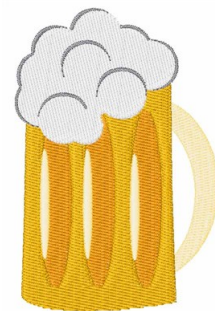

Name: Beer Mug Machine Embroidery Design

SKU: WD02-JLA003895A

Brand: Windmill Designs

Unique Colors: 13 (6 color Stops)

Unique Colors

	Color Name (Color Code)	Manufacturer - Type
	Super White (1001) [No Color Selected]	madeira - rayon
	Dusty Lilac (1263) [No Color Selected]	madeira - rayon
	Crocus (286)	Exquisite - Polyester 1000m

Complete Color Sequence

#		Color Name (Color Code)	Manufacturer - Type
1		Super White (1001) [No Color Selected]	madeira - rayon
2		Super White (1001) [No Color Selected]	madeira - rayon
3		Crocus (286)	Exquisite - Polyester 1000m