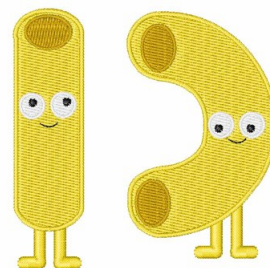

Name: Silly Macaroni

SKU: WD02-JLA003886A

Brand: Windmill Designs

Unique Colors: 13 (4 color Stops)

Unique Colors

	Color Name (Color Code)	Manufacturer - Type
	Super White (1001) [No Color Selected]	madeira - rayon
	Dusty Lilac (1263) [No Color Selected]	madeira - rayon
	Crocus (286)	Exquisite - Polyester 1000m

Complete Color Sequence

#		Color Name (Color Code)	Manufacturer - Type
1		Super White (1001) [No Color Selected]	madeira - rayon
2		Super White (1001) [No Color Selected]	madeira - rayon
3		Crocus (286)	Exquisite - Polyester 1000m