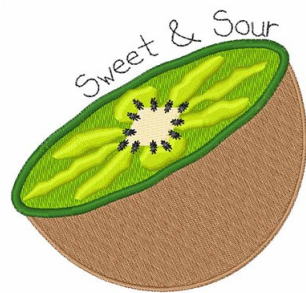

Name: Sweet & Sour Machine Embroidery Design

SKU: WD02-JLA003878C

Brand: Windmill Designs

Unique Colors: 13 (6 color Stops)

Unique Colors

	Color Name (Color Code)	Manufacturer - Type
	Super White (1001) [No Color Selected]	madeira - rayon
	Dusty Lilac (1263) [No Color Selected]	madeira - rayon
	Crocus (286)	Exquisite - Polyester 1000m

Complete Color Sequence

#		Color Name (Color Code)	Manufacturer - Type
1		Super White (1001) [No Color Selected]	madeira - rayon
2		Super White (1001) [No Color Selected]	madeira - rayon
3		Crocus (286)	Exquisite - Polyester 1000m