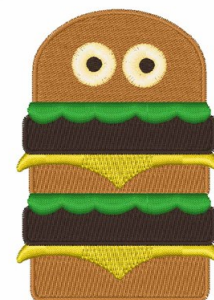

Name: Silly Hamburger

SKU: WD02-JLA003872A

Brand: Windmill Designs

Unique Colors: 13 (5 color Stops)

Unique Colors

	Color Name (Color Code)	Manufacturer - Type
	Super White (1001) [No Color Selected]	madeira - rayon
	Dusty Lilac (1263) [No Color Selected]	madeira - rayon
	Crocus (286)	Exquisite - Polyester 1000m

Complete Color Sequence

#		Color Name (Color Code)	Manufacturer - Type
1		Super White (1001) [No Color Selected]	madeira - rayon
2		Super White (1001) [No Color Selected]	madeira - rayon
3		Crocus (286)	Exquisite - Polyester 1000m