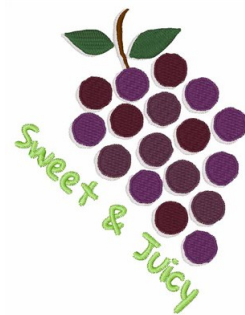

Name: Sweet & Juicy Machine Embroidery Design

SKU: WD02-JLA003871D

Brand: Windmill Designs

Unique Colors: 13 (7 color Stops)

Unique Colors

	Color Name (Color Code)	Manufacturer - Type
	Super White (1001) [No Color Selected]	madeira - rayon
	Dusty Lilac (1263) [No Color Selected]	madeira - rayon
	Crocus (286)	Exquisite - Polyester 1000m

Complete Color Sequence

#		Color Name (Color Code)	Manufacturer - Type
1		Super White (1001) [No Color Selected]	madeira - rayon
2		Super White (1001) [No Color Selected]	madeira - rayon
3		Crocus (286)	Exquisite - Polyester 1000m