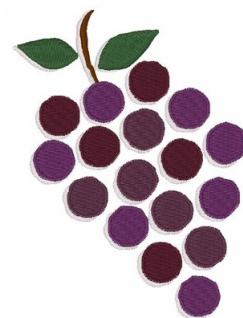

Name: Grapes Machine Embroidery Design

SKU: WD02-JLA003871A

Brand: Windmill Designs

Unique Colors: 13 (6 color Stops)

Unique Colors

	Color Name (Color Code)	Manufacturer - Type
	Super White (1001) [No Color Selected]	madeira - rayon
	Dusty Lilac (1263) [No Color Selected]	madeira - rayon
	Crocus (286)	Exquisite - Polyester 1000m

Complete Color Sequence

#		Color Name (Color Code)	Manufacturer - Type
1		Super White (1001) [No Color Selected]	madeira - rayon
2		Super White (1001) [No Color Selected]	madeira - rayon
3		Crocus (286)	Exquisite - Polyester 1000m