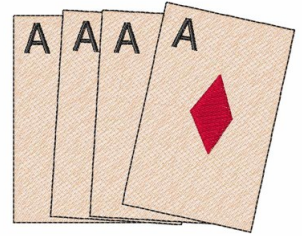

Name: Ace Cards

SKU: WD02-JLA003864A

Brand: Windmill Designs

Unique Colors: 13 (3 color Stops)

Unique Colors

	Color Name (Color Code)	Manufacturer - Type
	Super White (1001) [No Color Selected]	madeira - rayon
	Dusty Lilac (1263) [No Color Selected]	madeira - rayon
	Crocus (286)	Exquisite - Polyester 1000m

Complete Color Sequence

#		Color Name (Color Code)	Manufacturer - Type
1		Super White (1001) [No Color Selected]	madeira - rayon
2		Super White (1001) [No Color Selected]	madeira - rayon
3		Crocus (286)	Exquisite - Polyester 1000m