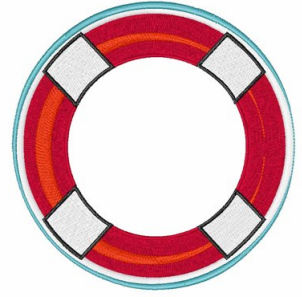

Name: Lifesaver Float

SKU: WD02-JLA003671A

Brand: Windmill Designs

Unique Colors: 13 (6 color Stops)

Unique Colors

	Color Name (Color Code)	Manufacturer - Type
	Super White (1001) [No Color Selected]	madeira - rayon
	Dusty Lilac (1263) [No Color Selected]	madeira - rayon
	Crocus (286)	Exquisite - Polyester 1000m

Complete Color Sequence

#		Color Name (Color Code)	Manufacturer - Type
1		Super White (1001) [No Color Selected]	madeira - rayon
2		Super White (1001) [No Color Selected]	madeira - rayon
3		Crocus (286)	Exquisite - Polyester 1000m