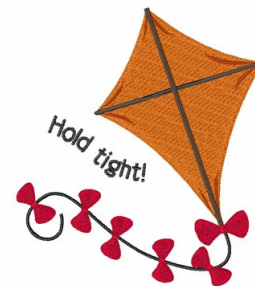

Name: Hold Tight

SKU: WD02-JLA003668C

Brand: Windmill Designs

Unique Colors: 13 (9 color Stops)

Unique Colors

	Color Name (Color Code)	Manufacturer - Type
	Super White (1001) [No Color Selected]	madeira - rayon
	Dusty Lilac (1263) [No Color Selected]	madeira - rayon
	Crocus (286)	Exquisite - Polyester 1000m