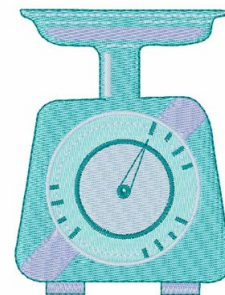

**Name:** Food Scale Machine Embroidery Design

**SKU:** WD02-JLA003666A

**Brand:** Windmill Designs

**Unique Colors:** 13 (10 color Stops)