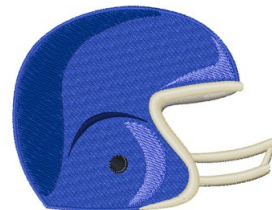

**Name:** Football Helmet Machine Embroidery Design

**SKU:** WD02-JLA003660A

**Brand:** Windmill Designs

**Unique Colors:** 13 (8 color Stops)