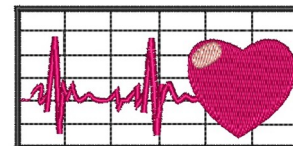

Name: Heart Echocardiogram Machine
Embroidery Design

SKU: WD02-JLA003659AREV

Brand: Windmill Designs

Unique Colors: 13 (3 color Stops)

Unique Colors

	Color Name (Color Code)	Manufacturer - Type
	Super White (1001) [No Color Selected]	madeira - rayon
	Dusty Lilac (1263) [No Color Selected]	madeira - rayon
	Crocus (286)	Exquisite - Polyester 1000m

Complete Color Sequence

#		Color Name (Color Code)	Manufacturer - Type
1		Super White (1001) [No Color Selected]	madeira - rayon
2		Super White (1001) [No Color Selected]	madeira - rayon
3		Crocus (286)	Exquisite - Polyester 1000m