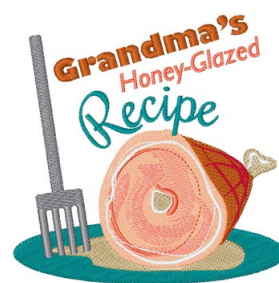

Name: Grandmas Recipe Machine Embroidery Design

SKU: WD02-JLA003654C

Brand: Windmill Designs

Unique Colors: 13 (14 color Stops)

Unique Colors

	Color Name (Color Code)	Manufacturer - Type
	Super White (1001) [No Color Selected]	madeira - rayon
	Dusty Lilac (1263) [No Color Selected]	madeira - rayon
	Crocus (286)	Exquisite - Polyester 1000m