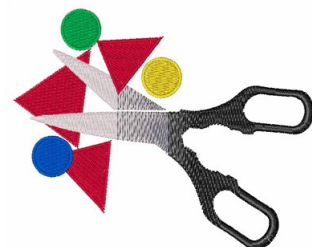

Name: Scissors Scraps Machine Embroidery Design

SKU: WD02-JLA003649B

Brand: Windmill Designs

Unique Colors: 13 (8 color Stops)

Unique Colors

	Color Name (Color Code)	Manufacturer - Type
	Super White (1001) [No Color Selected]	madeira - rayon
	Dusty Lilac (1263) [No Color Selected]	madeira - rayon
	Crocus (286)	Exquisite - Polyester 1000m

Complete Color Sequence

#		Color Name (Color Code)	Manufacturer - Type
1		Super White (1001) [No Color Selected]	madeira - rayon
2		Super White (1001) [No Color Selected]	madeira - rayon
3		Crocus (286)	Exquisite - Polyester 1000m