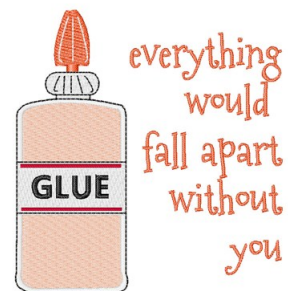

**Name:** Fall Apart Machine Embroidery Design

**SKU:** WD02-JLA003648B

**Brand:** Windmill Designs

**Unique Colors:** 13 (6 color Stops)

## Unique Colors

	<b>Color Name (Color Code)</b>	<b>Manufacturer - Type</b>
	Super White (1001) [No Color Selected]	madeira - rayon
	Dusty Lilac (1263) [No Color Selected]	madeira - rayon
	Crocus (286)	Exquisite - Polyester 1000m