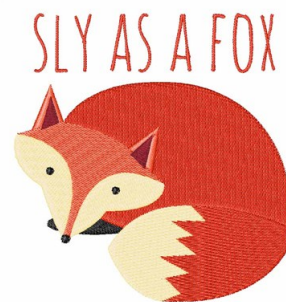

Name: Sly As A Fox Machine Embroidery Design

SKU: WD02-JLA003639D

Brand: Windmill Designs

Unique Colors: 13 (7 color Stops)

Unique Colors

	Color Name (Color Code)	Manufacturer - Type
	Super White (1001) [No Color Selected]	madeira - rayon
	Dusty Lilac (1263) [No Color Selected]	madeira - rayon
	Crocus (286)	Exquisite - Polyester 1000m