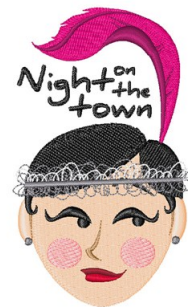

**Name:** Night on the Town Machine Embroidery Design

**SKU:** WD02-JLA003635C

**Brand:** Windmill Designs

**Unique Colors:** 13 (12 color Stops)