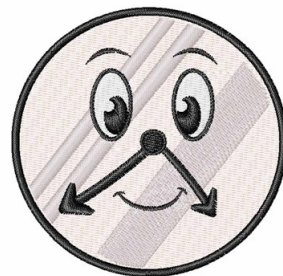

Name: Clock Face Machine Embroidery Design

SKU: WD02-JLA003619A

Brand: Windmill Designs

Unique Colors: 13 (4 color Stops)

Unique Colors

	Color Name (Color Code)	Manufacturer - Type
	Super White (1001) [No Color Selected]	madeira - rayon
	Dusty Lilac (1263) [No Color Selected]	madeira - rayon
	Crocus (286)	Exquisite - Polyester 1000m

Complete Color Sequence

#		Color Name (Color Code)	Manufacturer - Type
1		Super White (1001) [No Color Selected]	madeira - rayon
2		Super White (1001) [No Color Selected]	madeira - rayon
3		Crocus (286)	Exquisite - Polyester 1000m