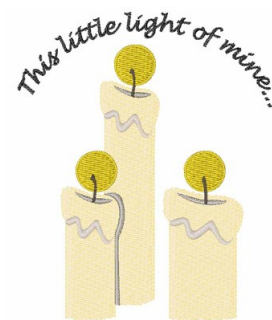

Name: Light of Mine Machine Embroidery Design

SKU: WD02-JLA003609D

Brand: Windmill Designs

Unique Colors: 13 (6 color Stops)

Unique Colors

	Color Name (Color Code)	Manufacturer - Type
	Super White (1001) [No Color Selected]	madeira - rayon
	Dusty Lilac (1263) [No Color Selected]	madeira - rayon
	Crocus (286)	Exquisite - Polyester 1000m

Complete Color Sequence

#		Color Name (Color Code)	Manufacturer - Type
1		Super White (1001) [No Color Selected]	madeira - rayon
2		Super White (1001) [No Color Selected]	madeira - rayon
3		Crocus (286)	Exquisite - Polyester 1000m