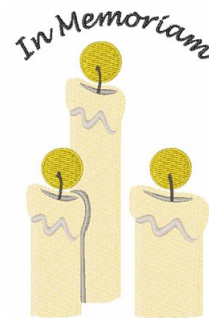

Name: In Memoriam Machine Embroidery Design

SKU: WD02-JLA003609B

Brand: Windmill Designs

Unique Colors: 13 (6 color Stops)

Unique Colors

	Color Name (Color Code)	Manufacturer - Type
	Super White (1001) [No Color Selected]	madeira - rayon
	Dusty Lilac (1263) [No Color Selected]	madeira - rayon
	Crocus (286)	Exquisite - Polyester 1000m