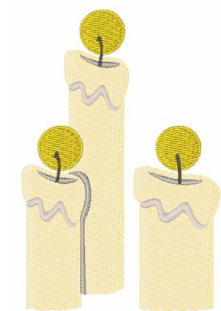

Name: Burning Candles Machine Embroidery Design

SKU: WD02-JLA003609A

Brand: Windmill Designs

Unique Colors: 13 (5 color Stops)

Unique Colors

	Color Name (Color Code)	Manufacturer - Type
	Super White (1001) [No Color Selected]	madeira - rayon
	Dusty Lilac (1263) [No Color Selected]	madeira - rayon
	Crocus (286)	Exquisite - Polyester 1000m

Complete Color Sequence

#		Color Name (Color Code)	Manufacturer - Type
1		Super White (1001) [No Color Selected]	madeira - rayon
2		Super White (1001) [No Color Selected]	madeira - rayon
3		Crocus (286)	Exquisite - Polyester 1000m