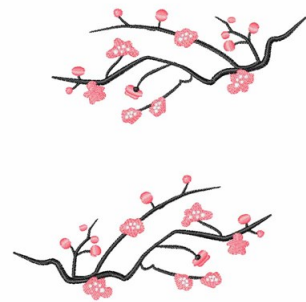

Name: Japanese Cherry Blossoms

SKU: WD02-JLA003593A

Brand: Windmill Designs

Unique Colors: 13 (8 color Stops)

Unique Colors

	Color Name (Color Code)	Manufacturer - Type
	Super White (1001) [No Color Selected]	madeira - rayon
	Dusty Lilac (1263) [No Color Selected]	madeira - rayon
	Crocus (286)	Exquisite - Polyester 1000m