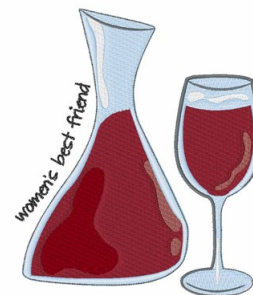

Name: Best Friend Machine Embroidery Design

SKU: WD02-JLA003591D

Brand: Windmill Designs

Unique Colors: 13 (8 color Stops)

Unique Colors

	Color Name (Color Code)	Manufacturer - Type
	Super White (1001) [No Color Selected]	madeira - rayon
	Dusty Lilac (1263) [No Color Selected]	madeira - rayon
	Crocus (286)	Exquisite - Polyester 1000m