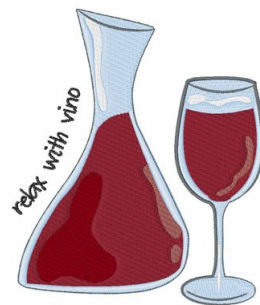

**Name:** Relax with Vino Machine Embroidery Design

**SKU:** WD02-JLA003591B

**Brand:** Windmill Designs

**Unique Colors:** 13 (8 color Stops)