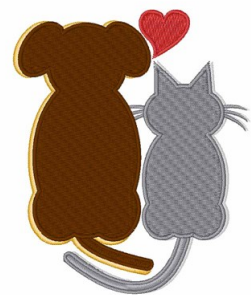

Name: Dog Heart Cat Machine Embroidery Design

SKU: WD02-JLA003589C

Brand: Windmill Designs

Unique Colors: 13 (5 color Stops)

Unique Colors

	Color Name (Color Code)	Manufacturer - Type
	Super White (1001) [No Color Selected]	madeira - rayon
	Dusty Lilac (1263) [No Color Selected]	madeira - rayon
	Crocus (286)	Exquisite - Polyester 1000m

Complete Color Sequence

#		Color Name (Color Code)	Manufacturer - Type
1		Super White (1001) [No Color Selected]	madeira - rayon
2		Super White (1001) [No Color Selected]	madeira - rayon
3		Crocus (286)	Exquisite - Polyester 1000m