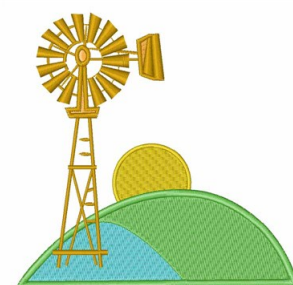

Name: Wind Mill Machine Embroidery Design

SKU: WD02-JLA003588B

Brand: Windmill Designs

Unique Colors: 13 (6 color Stops)

Unique Colors

	Color Name (Color Code)	Manufacturer - Type
	Super White (1001) [No Color Selected]	madeira - rayon
	Dusty Lilac (1263) [No Color Selected]	madeira - rayon
	Crocus (286)	Exquisite - Polyester 1000m

Complete Color Sequence

#		Color Name (Color Code)	Manufacturer - Type
1		Super White (1001) [No Color Selected]	madeira - rayon
2		Super White (1001) [No Color Selected]	madeira - rayon
3		Crocus (286)	Exquisite - Polyester 1000m