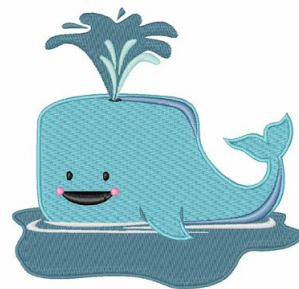

Name: Ocean Whale

SKU: WD02-JLA003586A

Brand: Windmill Designs

Unique Colors: 13 (10 color Stops)

Unique Colors

| | Color Name (Color Code) | Manufacturer - Type |
|--|--|-----------------------------|
|  | Super White (1001) [No Color Selected] | madeira - rayon |
|  | Dusty Lilac (1263) [No Color Selected] | madeira - rayon |
|  | Crocus (286) | Exquisite - Polyester 1000m |