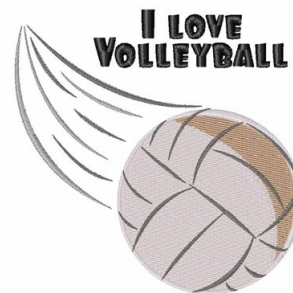

**Name:** Love Volleyball Machine Embroidery Design

**SKU:** WD02-JLA003579C

**Brand:** Windmill Designs

**Unique Colors:** 13 (5 color Stops)