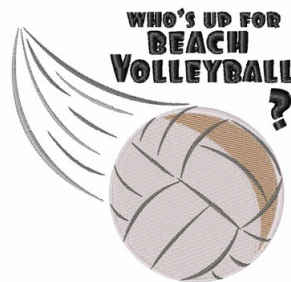

Name: Beach Volleyball Machine Embroidery Design

SKU: WD02-JLA003579B

Brand: Windmill Designs

Unique Colors: 13 (5 color Stops)

Unique Colors

	Color Name (Color Code)	Manufacturer - Type
	Super White (1001) [No Color Selected]	madeira - rayon
	Dusty Lilac (1263) [No Color Selected]	madeira - rayon
	Crocus (286)	Exquisite - Polyester 1000m