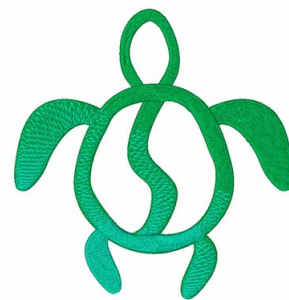

Name: Sea Turtle

SKU: WD02-JLA003574A

Brand: Windmill Designs

Unique Colors: 13 (2 color Stops)

Unique Colors

	Color Name (Color Code)	Manufacturer - Type
	Super White (1001) [No Color Selected]	madeira - rayon
	Dusty Lilac (1263) [No Color Selected]	madeira - rayon
	Crocus (286)	Exquisite - Polyester 1000m