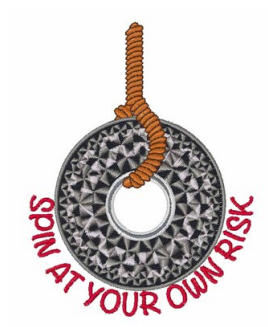

Name: Spin Risk Machine Embroidery Design

SKU: WD02-JLA003568C

Brand: Windmill Designs

Unique Colors: 13 (10 color Stops)

Unique Colors

	Color Name (Color Code)	Manufacturer - Type
	Super White (1001) [No Color Selected]	madeira - rayon
	Dusty Lilac (1263) [No Color Selected]	madeira - rayon
	Crocus (286)	Exquisite - Polyester 1000m